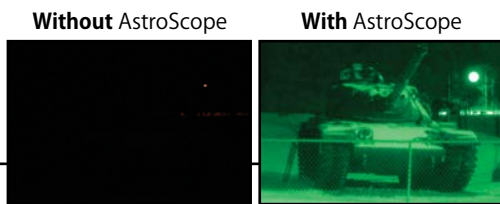

Experience the difference.

See 8 to 10 F-stops more light!

BOTH SHOTS WERE TAKEN USING THE SAME CAMERA SETTINGS.

Additionally, Sofradir EC now offers the world's first HD night vision camera systems. Specifically designed for popular Panasonic® high-definition prosumer camcorder models, they produce high-quality, high-resolution night-time video.

We have models that feature automatic gain control plus includes a manually adjustable maximum output brightness permitting the user to achieve the optimum balance of brightness and clarity in the image.