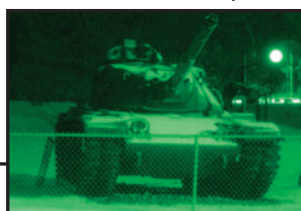

With AstroScope

BOTH SHOTS WERE TAKEN USING THE SAME CAMERA SETTINGS.